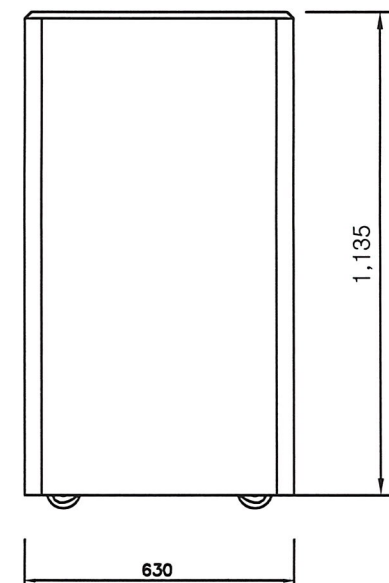

TOP VIEW

NO	ITEM	MODEL	Q'TY
1	RACK CABINET	21U	2
2	MONITOR PANEL	IPM-8208	1
3	AMP	MA-3500	1
4	AMP	MA-2400	1
5	AMP	MA-1400	1
6	AMP	CPA-200	1
7	EQ	IEQ-8231	1
8	POWER DISTRIBUTOR	SPD-9	2

TOP VIEW

NO	ITEM	MODEL	Q'TY
9	AUDIO MIXER	MX-1634EX	1
10	CDP	CD-660	1
11	CASSETTE DECK	PC-9335AD	1
12	W/L MIC RECEIVER	WR-702F	1
13	ANT SPLITTER&EXT ANT	SPLITTER,EXT ANT	1
14	BLANK PANEL	1U/2U	5

FRONT VIEW

SIDE VIEW

FRONT VIEW

SIDE VIEW

신라대 대운동장 랙 구성도

MODEL : P 3115 (PASSIVE)		MODEL : P 6215 (PASSIVE)	
TYPE VIEW	TYPE VIEW	TYPE VIEW	TYPE VIEW
FRONT VIEW	FRONT VIEW	FRONT VIEW	FRONT VIEW
SIDE VIEW	SIDE VIEW	SIDE VIEW	SIDE VIEW
Model: P 3115 (PASSIVE) Frequency Range: 20 - 20000 Hz Max SPL: 120 dB Max Power: 100 W Dimensions: 150 x 150 x 100 mm Weight: 1.5 kg	Model: P 6215 (PASSIVE) Frequency Range: 20 - 20000 Hz Max SPL: 120 dB Max Power: 100 W Dimensions: 150 x 150 x 100 mm Weight: 1.5 kg	Model: P 3115 (PASSIVE) Frequency Range: 20 - 20000 Hz Max SPL: 120 dB Max Power: 100 W Dimensions: 150 x 150 x 100 mm Weight: 1.5 kg	Model: P 6215 (PASSIVE) Frequency Range: 20 - 20000 Hz Max SPL: 120 dB Max Power: 100 W Dimensions: 150 x 150 x 100 mm Weight: 1.5 kg

SYMBOL NOTE				
SYMBOL	ITEM	UNIT	QTY	WT
	SPEAKER	TOP AREA, PERIM	04	
	SPEAKER	TOP AREA, PERIM	04	

SYMBOL NOTE

SYMBOL	ITEM	MODEL	QTY	QTY
(A)	SPEAKER	HP AMPL. PWR	4EA	
(B)	SPEAKER	HP AMPL. PWR	4EA	

SPEAKER SYSTEM CALCULATION VIEW #1

SCALE : 1/1000