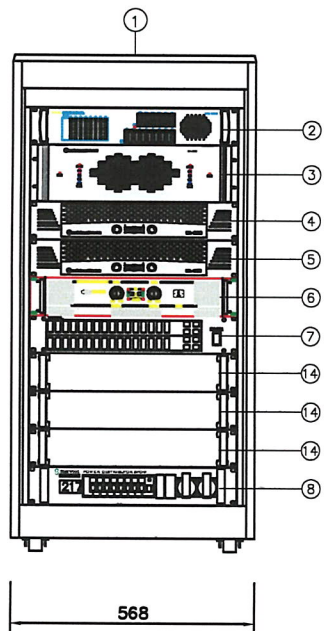

TOP VIEW

NO	ITEM	MODEL	Q'TY
1	RACK CABINET	21U	2
2	MONITOR PANEL	IPM-8208	1
3	AMP	MA-3500	1
4	AMP	MA-2400	1
5	AMP	MA-1400	1
6	AMP	CPA-200	1
7	EQ	IEQ-8231	1
8	POWER DISTRIBUTOR	SPD-9	2

TOP VIEW

NO	ITEM	MODEL	Q'TY
9	AUDIO MIXER	MX-1634EX	1
10	CDP	CD-660	1
11	CASSETTE DECK	PC-9335AD	1
12	W/L MIC RECEIVER	WR-702F	1
13	ANT SPLITTER&EXT ANT	SPLITTER,EXT ANT	1
14	BLANK PANEL	1U/2U	5

FRONT VIEW

SIDE VIEW

FRONT VIEW

SIDE VIEW

신라대 대운동장 랙 구성도

MODEL : P 3115 (PASSIVE)		MODEL : P 6215 (PASSIVE)	
TYPE VIEW	TYPE VIEW	TYPE VIEW	TYPE VIEW
FRONT VIEW	FRONT VIEW	FRONT VIEW	FRONT VIEW
SIDE VIEW	SIDE VIEW	SIDE VIEW	SIDE VIEW
Model: P 3115 (PASSIVE) Frequency Range: 20 - 20000 Hz Max SPL: 120 dB Max Power: 100 W Dimensions: 150 x 150 x 100 mm Weight: 1.5 kg	Model: P 6215 (PASSIVE) Frequency Range: 20 - 20000 Hz Max SPL: 120 dB Max Power: 100 W Dimensions: 150 x 150 x 100 mm Weight: 1.5 kg	Model: P 3115 (PASSIVE) Frequency Range: 20 - 20000 Hz Max SPL: 120 dB Max Power: 100 W Dimensions: 150 x 150 x 100 mm Weight: 1.5 kg	Model: P 6215 (PASSIVE) Frequency Range: 20 - 20000 Hz Max SPL: 120 dB Max Power: 100 W Dimensions: 150 x 150 x 100 mm Weight: 1.5 kg

SYMBOL NOTE				
SYMBOL	ITEM	UNIT	QTY	WT
	SPEAKER	TOP AREA, PERIM	04	
	SPEAKER	TOP AREA, PERIM	04	

SYMBOL NOTE

SYMBOL	ITEM	MODEL	QTY	QTY
(A)	SPEAKER	HP AMPL. PWR	4EA	
(B)	SPEAKER	HP AMPL. PWR	4EA	

SPEAKER SYSTEM CALCULATION VIEW #1

SCALE : 1/1000