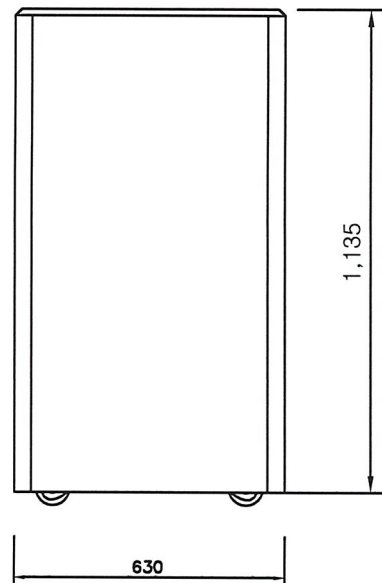

TOP VIEW

NO	ITEM	MODEL	Q'TY
1	RACK CABINET	21U	2
2	MONITOR PANEL	IPM-8208	1
3	AMP	MA-3500	1
4	AMP	MA-2400	1
5	AMP	MA-1400	1
6	AMP	CPA-200	1
7	EQ	IEQ-8231	1
8	POWER DISTRIBUTOR	SPD-9	2

TOP VIEW

NO	ITEM	MODEL	Q'TY
9	AUDIO MIXER	MX-1634EX	1
10	CDP	CD-660	1
11	CASSETTE DECK	PC-9335AD	1
12	W/L MIC RECEIVER	WR-702F	1
13	ANT SPLITTER&EXT ANT	SPLITTER,EXT ANT	1
14	BLANK PANEL	1U/2U	5

FRONT VIEW

SIDE VIEW

FRONT VIEW

SIDE VIEW

신라대 대운동장 랙 구성도

MODEL : P 3115 (PASSIVE)		MODEL : P 6215 (PASSIVE)	
TYPE VIEW	TYPE VIEW	TYPE VIEW	TYPE VIEW
FRONT VIEW	FRONT VIEW	FRONT VIEW	FRONT VIEW
SIDE VIEW	SIDE VIEW	SIDE VIEW	SIDE VIEW
Model: P 3115 (PASSIVE) Frequency Range: 20 - 20000 Hz Max SPL: 120 dB Max Power: 100 W Dimensions: 150 x 150 x 100 mm Weight: 1.5 kg	Model: P 6215 (PASSIVE) Frequency Range: 20 - 20000 Hz Max SPL: 120 dB Max Power: 100 W Dimensions: 150 x 150 x 100 mm Weight: 1.5 kg	Model: P 3115 (PASSIVE) Frequency Range: 20 - 20000 Hz Max SPL: 120 dB Max Power: 100 W Dimensions: 150 x 150 x 100 mm Weight: 1.5 kg	Model: P 6215 (PASSIVE) Frequency Range: 20 - 20000 Hz Max SPL: 120 dB Max Power: 100 W Dimensions: 150 x 150 x 100 mm Weight: 1.5 kg

SCALE : 1/1000