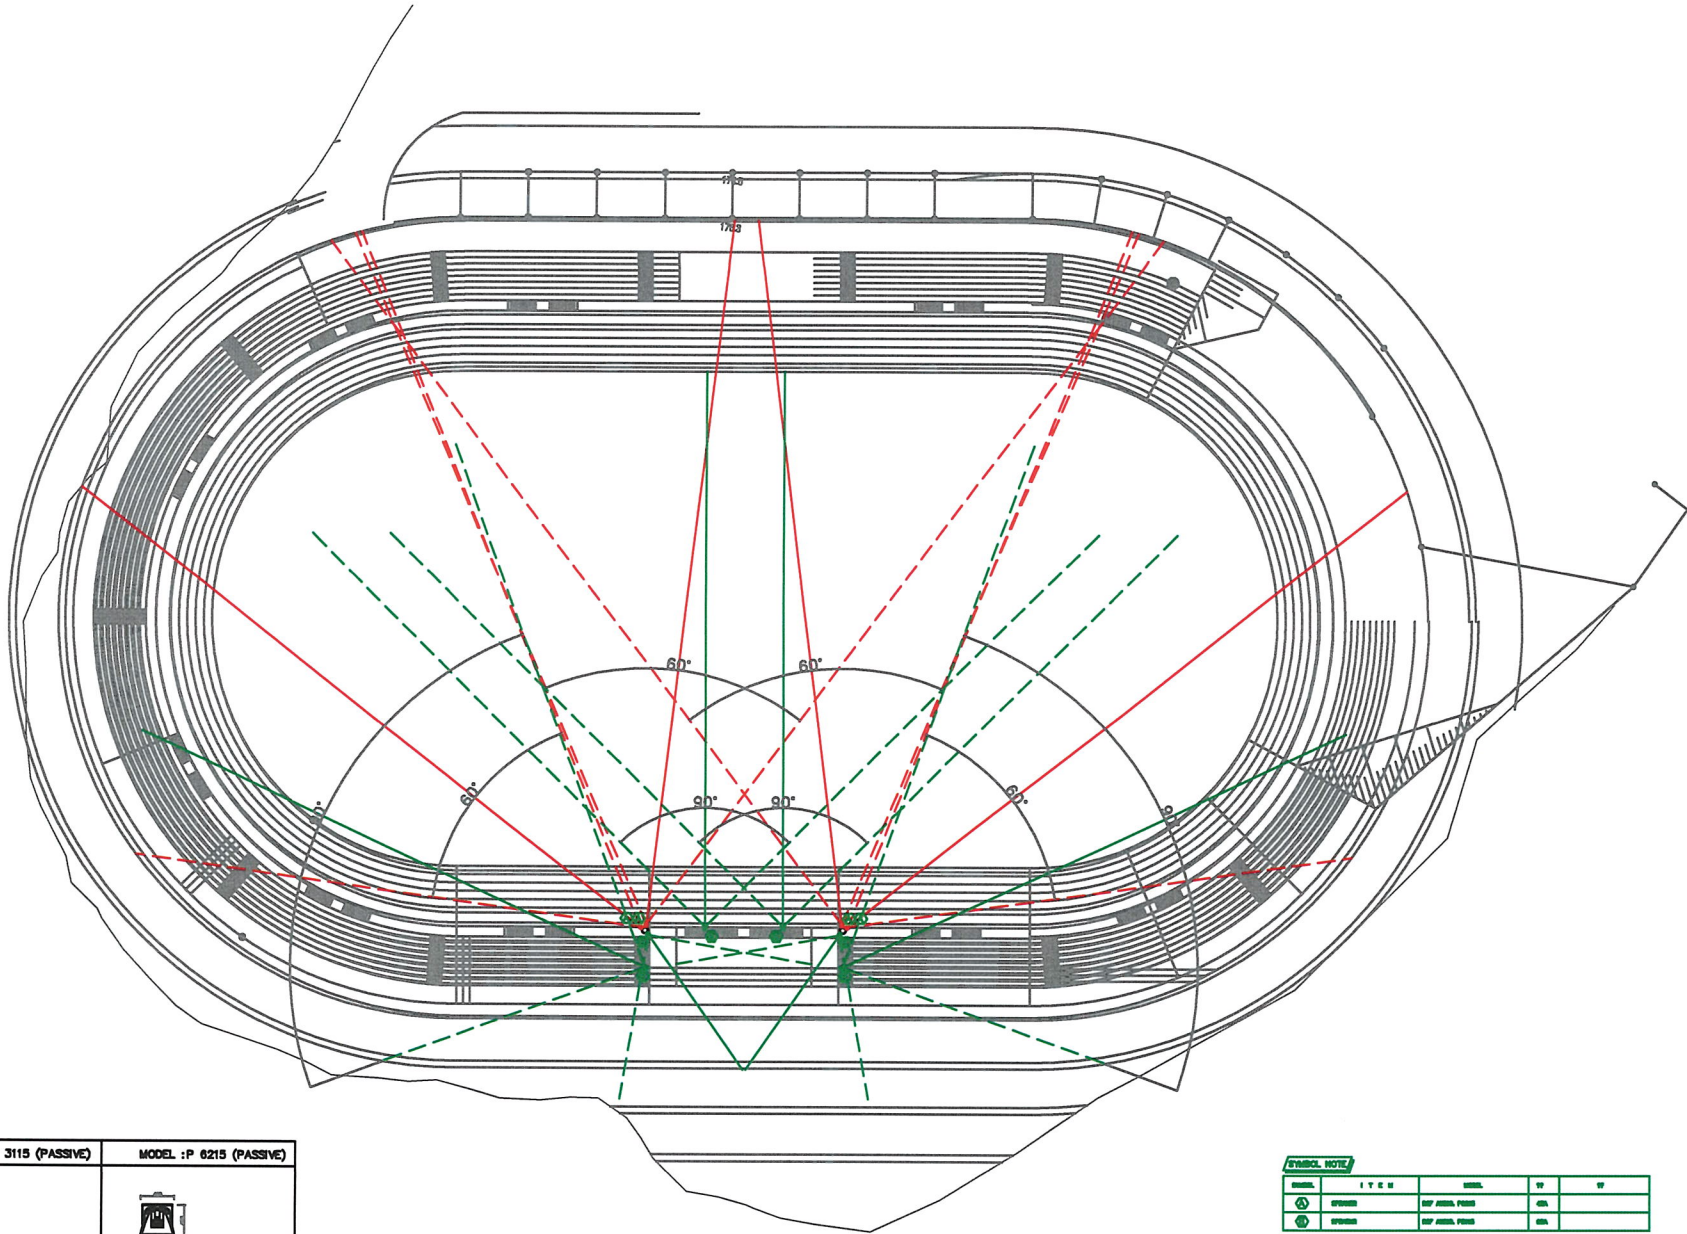

FRONT VIEW

SIDE VIEW

FRONT VIEW

SIDE VIEW

신라대 대운동장 랙 구성도

MODEL : P 3115 (PASSIVE)		MODEL : P 6215 (PASSIVE)	
TYPE VIEW	TYPE VIEW	TYPE VIEW	TYPE VIEW
FRONT VIEW	FRONT VIEW	FRONT VIEW	FRONT VIEW
SIDE VIEW	SIDE VIEW	SIDE VIEW	SIDE VIEW
Model: P 3115 (PASSIVE) Frequency Range: 20 - 20000 Hz Max SPL: 120 dB Max Power: 100 W Dimensions: 150 x 150 x 100 mm Weight: 1.5 kg	Model: P 6215 (PASSIVE) Frequency Range: 20 - 20000 Hz Max SPL: 120 dB Max Power: 100 W Dimensions: 150 x 150 x 100 mm Weight: 1.5 kg	Model: P 3115 (PASSIVE) Frequency Range: 20 - 20000 Hz Max SPL: 120 dB Max Power: 100 W Dimensions: 150 x 150 x 100 mm Weight: 1.5 kg	Model: P 6215 (PASSIVE) Frequency Range: 20 - 20000 Hz Max SPL: 120 dB Max Power: 100 W Dimensions: 150 x 150 x 100 mm Weight: 1.5 kg

SYMBOL NOTE				
SYMBOL	ITEM	UNIT	QTY	WT
	SPEAKER	TOP AREA, PERIM	04	
	SPEAKER	TOP AREA, PERIM	04	

SYMBOL NOTE

SYMBOL	ITEM	MODEL	QTY	QTY
(A)	SPEAKER	HP AMPL. PWR	4EA	
(B)	SPEAKER	HP AMPL. PWR	4EA	

SPEAKER SYSTEM CALCULATION VIEW #1

SCALE : 1/1000