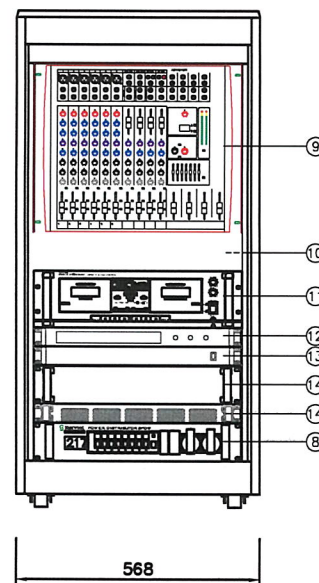

TOP VIEW

NO	ITEM	MODEL	Q'TY
1	RACK CABINET	21U	2
2	MONITOR PANEL	IPM-8208	1
3	AMP	MA-3500	1
4	AMP	MA-2400	1
5	AMP	MA-1400	1
6	AMP	CPA-200	1
7	EQ	IEQ-8231	1
8	POWER DISTRIBUTOR	SPD-9	2

TOP VIEW

NO	ITEM	MODEL	Q'TY
9	AUDIO MIXER	MX-1634EX	1
10	CDP	CD-660	1
11	CASSETTE DECK	PC-9335AD	1
12	W/L MIC RECEIVER	WR-702F	1
13	ANT SPLITTER&EXT ANT	SPLITTER,EXT ANT	1
14	BLANK PANEL	1U/2U	5

FRONT VIEW

SIDE VIEW

FRONT VIEW

SIDE VIEW

신라대 대운동장 랙 구성도

MODEL : P 3115 (PASSIVE)		MODEL : P 6215 (PASSIVE)	
TYPE VIEW	TYPE VIEW	TYPE VIEW	TYPE VIEW
FRONT VIEW	FRONT VIEW	FRONT VIEW	FRONT VIEW
SIDE VIEW	SIDE VIEW	SIDE VIEW	SIDE VIEW
Model: P 3115 (PASSIVE) Frequency Range: 20 - 20000 Hz Max SPL: 120 dB Max Power: 100 W Dimensions: 150 x 150 x 100 mm Weight: 1.5 kg	Model: P 6215 (PASSIVE) Frequency Range: 20 - 20000 Hz Max SPL: 120 dB Max Power: 100 W Dimensions: 150 x 150 x 100 mm Weight: 1.5 kg	Model: P 3115 (PASSIVE) Frequency Range: 20 - 20000 Hz Max SPL: 120 dB Max Power: 100 W Dimensions: 150 x 150 x 100 mm Weight: 1.5 kg	Model: P 6215 (PASSIVE) Frequency Range: 20 - 20000 Hz Max SPL: 120 dB Max Power: 100 W Dimensions: 150 x 150 x 100 mm Weight: 1.5 kg

SYMBOL NOTE				
SYMBOL	ITEM	UNIT	QTY	WT
	SPEAKER	TOP AREA, PERIM	04	
	SPEAKER	TOP AREA, PERIM	04	

SYMBOL NOTE

SYMBOL	ITEM	MODEL	QTY	QTY
(A)	SPEAKER	HP AMPL. PWR	4EA	
(B)	SPEAKER	HP AMPL. PWR	4EA	

SPEAKER SYSTEM CALCULATION VIEW #1

SCALE : 1/1000