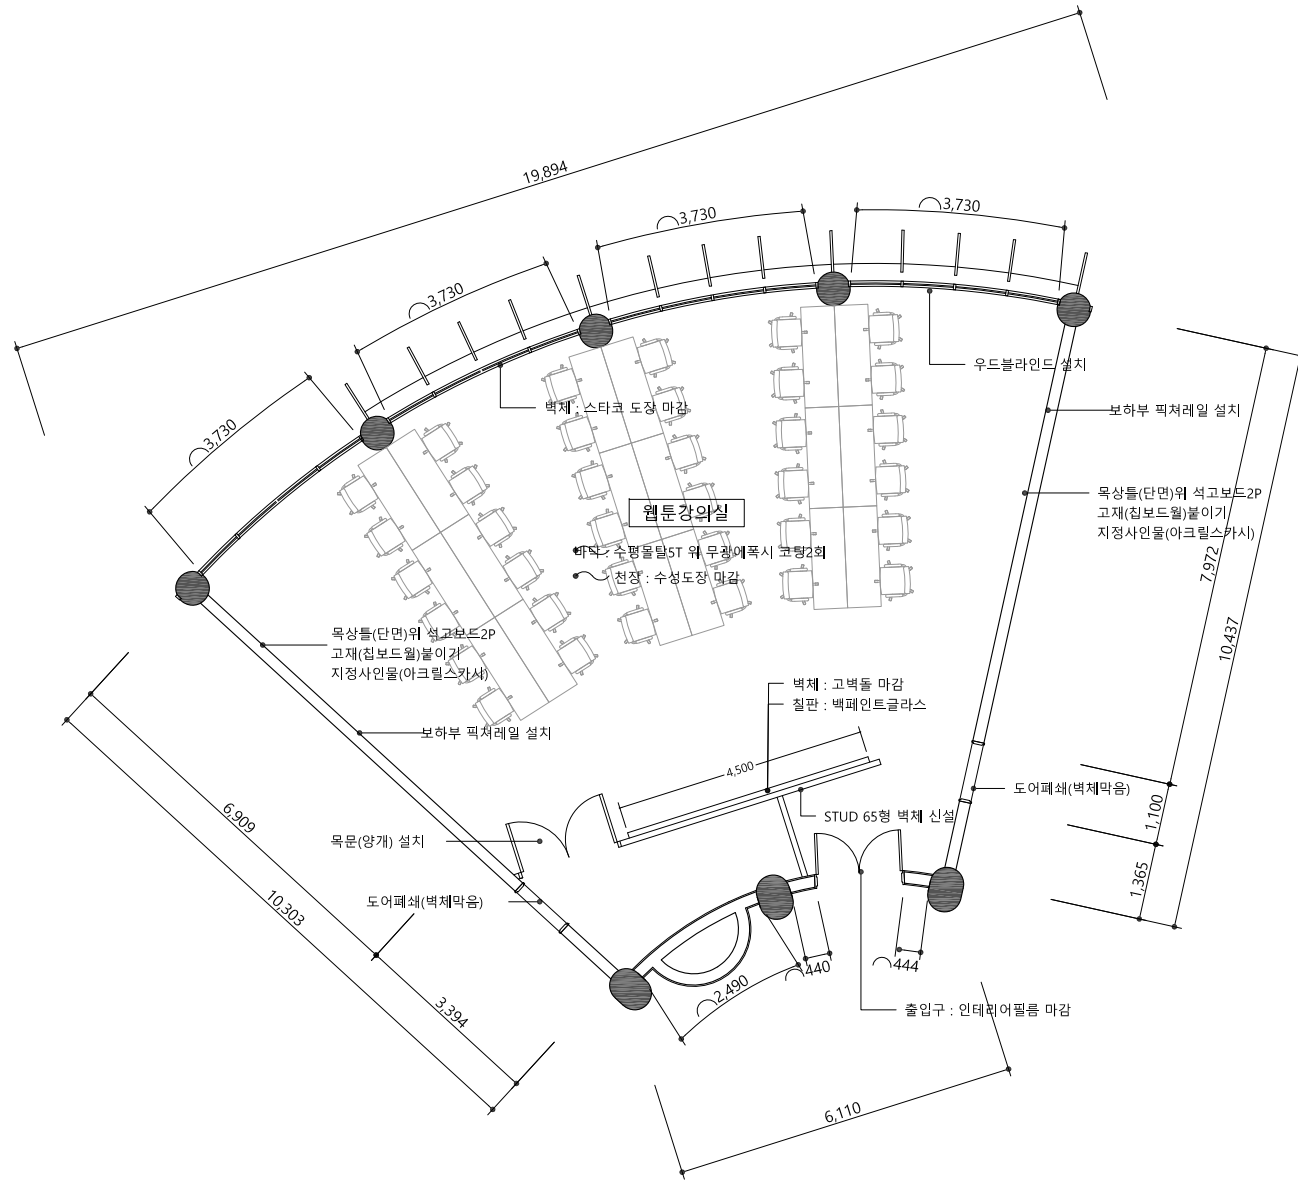

NAME OF DRAWING

신라대학교
미술관 3층 전체 평면도
(변경후)

DRAWING NO. I-001

SHEET NO. 001

ARCHITECT/ENGINEER

NAME OF PROJECT

NOTE
 * CH : (전체) 3,450
 (보) 2,800

REVISION

DESIGN BY

DRAWING BY

CHECKED BY

DATE 2022. 09. 07

SCALE A3 : 1/100

NAME OF DRAWING

미술관 323호 웹툰학과 강의실 확대평면도 (변경후)

DRAWING NO. I-002

SHEET NO. 002

ARCHITECT/ENGINEER

NOTE
 * CH : (전체) 3,450
 (보) 2,800

변화와 혁신,
 새로운 도약

REVISION

DESIGN BY

DRAWING BY

CHECKED BY